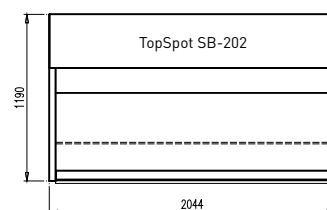

Shops for Success.

SIRIUS® TopSpot

Technical Information

Cuts and Plan:

TopSpot 131/201

Depth of the presentation plates:

Above: 340mm
Below: 790mm

TopSpot 132/202

Depth of the presentation plates:

Above: 250mm
Middle: 340mm
Below: 790mm

AICHINGER GmbH

Headquarter

Ostring 2
90530 Wendelstein (Germany)

zentrale@aichinger.de

www.aichinger.de

Tel.: +49 9129/406-0