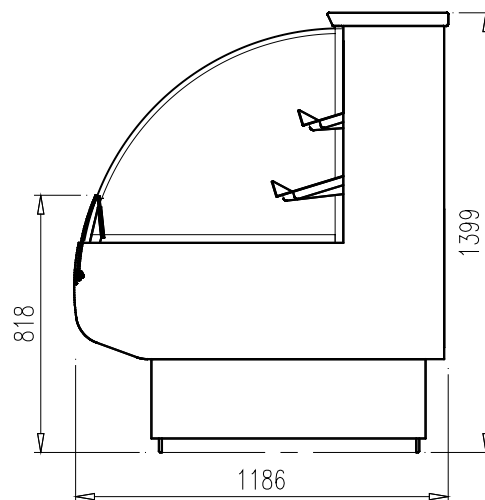

SIRIUS® TopSpot

Functions:

- Self-service refrigerated display units with two or three display levels.
- Available in lengths 1.3m and 2m.

Avantages:

- Elegant goods presentation with anthracite-coloured interior, product display surfaces can be tilted or used flat.
- Large merchandising capability due to high storage capacity in small areas.
- More powerful cooling system means extremely stable temperature behaviour, even under difficult operating conditions.
- Directly compatible with all SIRIUS® serving counters.

Shops for Success.

SIRIUS® TopSpot

Technical Information

Cuts and Plan:

TopSpot 131/201

Depth of the presentation plates:

Above: 340mm
Below: 790mm

TopSpot 132/202

Depth of the presentation plates:

Above: 250mm
Middle: 340mm
Below: 790mm

AICHINGER GmbH

Headquarter

Ostring 2
90530 Wendelstein (Germany)

zentrale@aichinger.de

www.aichinger.de

Tel.: +49 9129/406-0