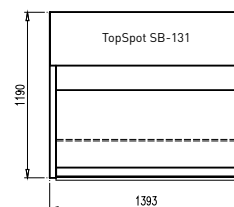

Shops for Success.

SIRIUS® TopSpot

Technical Information

Cuts and Plan:

TopSpot 131/201

Depth of the presentation plates:

Above: 340mm
Below: 790mm

TopSpot 132/202

Depth of the presentation plates:

Above: 250mm
Middle: 340mm
Below: 790mm

AICHINGER GmbH

Headquarter

Ostring 2
90530 Wendelstein (Germany)

zentrale@aichinger.de

www.aichinger.de

Tel.: +49 9129/406-0