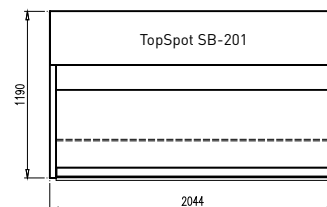

Shops for Success.

SIRIUS® TopSpot

Technical Information

Cuts and Plan:

TopSpot 131/201

Depth of the presentation plates:

Above: 340mm
Below: 790mm

TopSpot 132/202

Depth of the presentation plates:

Above: 250mm
Middle: 340mm
Below: 790mm

AICHINGER GmbH

Headquarter

Ostring 2
90530 Wendelstein (Germany)

zentrale@aichinger.de

www.aichinger.de

Tel.: +49 9129/406-0