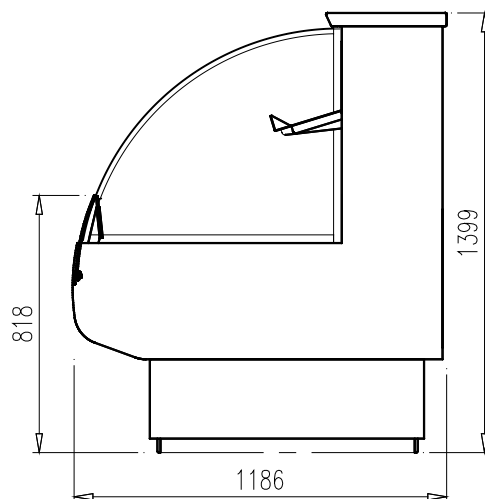

Shops for Success.

SIRIUS® TopSpot

Technical Information

Cuts and Plan:

TopSpot 131/201

Depth of the presentation plates:

Above: 340mm
Below: 790mm

TopSpot 132/202

Depth of the presentation plates:

Above: 250mm
Middle: 340mm
Below: 790mm

AICHINGER GmbH

Headquarter

Ostring 2
90530 Wendelstein (Germany)

zentrale@aichinger.de

www.aichinger.de

Tel.: +49 9129/406-0