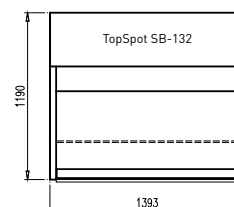

Shops for Success.

SIRIUS® TopSpot

Technical Information

Cuts and Plan:

TopSpot 131/201

Depth of the presentation plates:

Above: 340mm
Below: 790mm

TopSpot 132/202

Depth of the presentation plates:

Above: 250mm
Middle: 340mm
Below: 790mm

AICHINGER GmbH

Headquarter

Ostring 2
90530 Wendelstein (Germany)

zentrale@aichinger.de

www.aichinger.de

Tel.: +49 9129/406-0